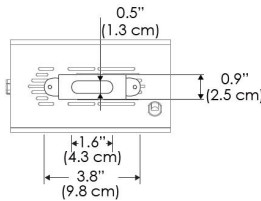

PS US EU

PSX US EU 277

Mounting Bracket Dimensions ALL-CLP

*All -CLP configuration models come with standard DC cables of 6' and AC cables of 10'.

W500B-MPT

PSX US

PSX EU

MECHANICAL FIGURES

Distance		3' (~0.9 m)	5' (~1.5 m)	10' (~3.0 m)
@4000K	fc	733	373	73
	lux	7886	4012	776
@6500K	fc	734	373	73
	lux	7899	4012	776
Beam Diameter		Ø 2.6' (0.8m)	Ø 4.3' (1.3m)	Ø 8.7' (2.6m)

Beam Angle : 55°

TB

Distance		3' (~0.9 m)	5' (~1.5 m)	10' (~3.0 m)
@10000K	fc	443	159	42
	lux	4758	1711	450
@20000K	fc	105	41	20
	lux	1128	441	209
Beam Diameter		Ø 2.6' (0.8m)	Ø 4.3' (1.3m)	Ø 8.7' (2.6m)

Beam Angle : 55°

DMX FOOTPRINT