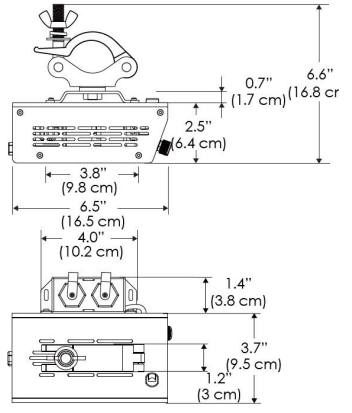

PS US EU

PSX US EU 277

Mounting Bracket Dimensions ALL-CLP

*All -CLP configuration models come with standard DC cables of 6' and AC cables of 10'.

W500B-MPT

PSX US

PSX EU

MECHANICAL FIGURES

Distance		3' (~0.9 m)	5' (~1.5 m)	10' (~3.0 m)
@4000K	fc	733	373	73
	lux	7886	4012	776
@6500K	fc	734	373	73
	lux	7899	4012	776
Beam Diameter		Ø 2.6' (0.8m)	Ø 4.3' (1.3m)	Ø 8.7' (2.6m)

Beam Angle : 55°

TB

Distance		3' (~0.9 m)	5' (~1.5 m)	10' (~3.0 m)
@10000K	fc	443	159	42
	lux	4758	1711	450
@20000K	fc	105	41	20
	lux	1128	441	209
Beam Diameter		Ø 2.6' (0.8m)	Ø 4.3' (1.3m)	Ø 8.7' (2.6m)

Beam Angle : 55°

DMX FOOTPRINT