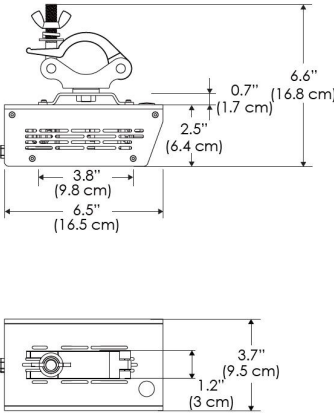

PS US EU

PSX US EU 277

Mounting Bracket Dimensions ALL-CLP

*All -CLP configuration models come with standard DC cables of 6' and AC cables of 10'.

W500B-MPT

PSX US

PSX EU

MECHANICAL FIGURES

Distance		3' (~0.9 m)	5' (~1.5 m)	10' (~3.0 m)
@4000K	fc	733	373	73
	lux	7886	4012	776
@6500K	fc	734	373	73
	lux	7899	4012	776
Beam Diameter		Ø 2.6' (0.8m)	Ø 4.3' (1.3m)	Ø 8.7' (2.6m)

Beam Angle : 55°

TB

Distance		3' (~0.9 m)	5' (~1.5 m)	10' (~3.0 m)
@10000K	fc	443	159	42
	lux	4758	1711	450
@20000K	fc	105	41	20
	lux	1128	441	209
Beam Diameter		Ø 2.6' (0.8m)	Ø 4.3' (1.3m)	Ø 8.7' (2.6m)

Beam Angle : 55°

DMX FOOTPRINT