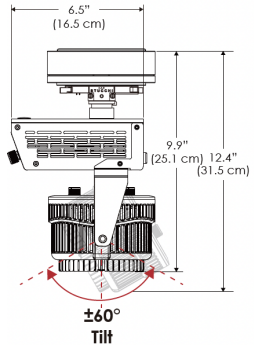

PS US EU

PSX US EU 277

Mounting Bracket Dimensions ALL-CLP

*All -CLP configuration models come with standard DC cables of 6' and AC cables of 10'.

W500B-MPT

PSX US

PSX EU

MECHANICAL FIGURES

Distance		3' (~0.9 m)	5' (~1.5 m)	10' (~3.0 m)
@4000K	fc	733	373	73
	lux	7886	4012	776
@6500K	fc	734	373	73
	lux	7899	4012	776
Beam Diameter		Ø 2.6' (0.8m)	Ø 4.3' (1.3m)	Ø 8.7' (2.6m)

Beam Angle : 55°

TB

Distance		3' (~0.9 m)	5' (~1.5 m)	10' (~3.0 m)
@10000K	fc	443	159	42
	lux	4758	1711	450
@20000K	fc	105	41	20
	lux	1128	441	209
Beam Diameter		Ø 2.6' (0.8m)	Ø 4.3' (1.3m)	Ø 8.7' (2.6m)

Beam Angle : 55°

DMX FOOTPRINT