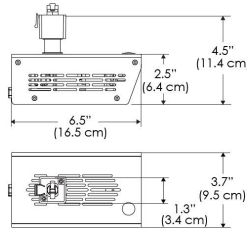

W500B-
TG

Legacy Product