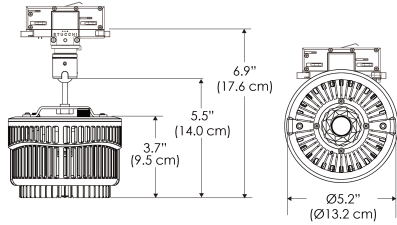

W500B-CLP

W500B-TOX/TON