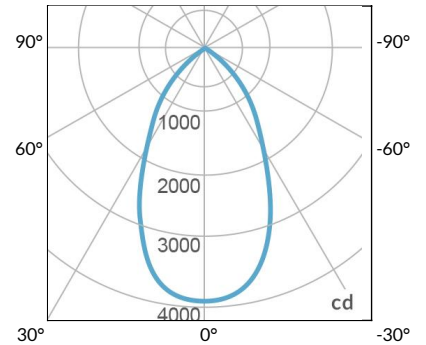

Distance		3' (~0.9 m)	5' (~1.5 m)	10' (~3.0 m)
@4000K	fc	733	373	73
	lux	7886	4012	776
@6500K	fc	734	373	73
	lux	7899	4012	776
Beam Diameter		Ø 2.6' (0.8m)	Ø 4.3' (1.3m)	Ø 8.7' (2.6m)

Beam Angle : 55°

TB

Distance		3' (~0.9 m)	5' (~1.5 m)	10' (~3.0 m)
@10000K	fc	443	159	42
	lux	4758	1711	450
@20000K	fc	105	41	20
	lux	1128	441	209
Beam Diameter		Ø 2.6' (0.8m)	Ø 4.3' (1.3m)	Ø 8.7' (2.6m)

Beam Angle : 55°

DMX FOOTPRINT