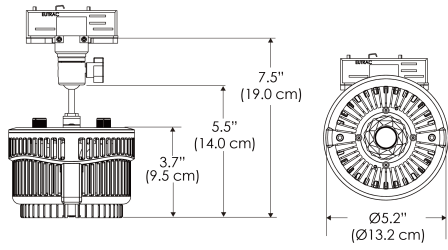

MECHANICAL FIGURES

W500B-
TEX

Legacy Product