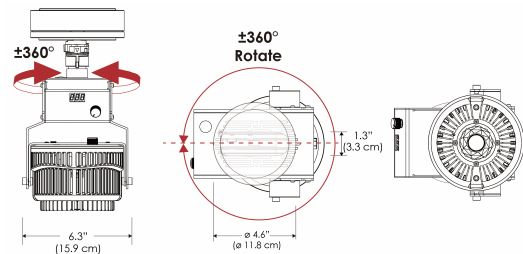

PS US EU

PSX US EU 277

Mounting Bracket Dimensions ALL-CLP

*All -CLP configuration models come with standard DC cables of 6' and AC cables of 10'.

W500B-MPT

PSX US

PSX EU

MECHANICAL FIGURES

Distance		3' (~0.9 m)	5' (~1.5 m)	10' (~3.0 m)
@4000K	fc	733	373	73
	lux	7886	4012	776
@6500K	fc	734	373	73
	lux	7899	4012	776
Beam Diameter		Ø 2.6' (0.8m)	Ø 4.3' (1.3m)	Ø 8.7' (2.6m)

Beam Angle : 55°

TB

Distance		3' (~0.9 m)	5' (~1.5 m)	10' (~3.0 m)
@10000K	fc	443	159	42
	lux	4758	1711	450
@20000K	fc	105	41	20
	lux	1128	441	209
Beam Diameter		Ø 2.6' (0.8m)	Ø 4.3' (1.3m)	Ø 8.7' (2.6m)

Beam Angle : 55°

DMX FOOTPRINT