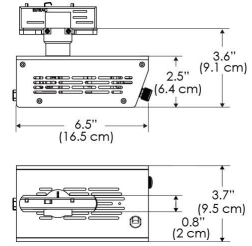

PS US EU

PSX US EU 277

Mounting Bracket Dimensions ALL-CLP

*All -CLP configuration models come with standard DC cables of 6' and AC cables of 10'.

W500B-MPT

PSX US

PSX EU

MECHANICAL FIGURES

W500B-
TEX

Legacy Product

PS **US** **EU**

PSX **US** **EU**

W500B-
TG

Legacy Product

PHOTOMETRIC DATA

AMZ

Distance		3' (~0.9 m)	5' (~1.5 m)	10' (~3.0 m)
@4000K	fc	733	373	73
	lux	7886	4012	776
@6500K	fc	734	373	73
	lux	7899	4012	776
Beam Diameter		Ø 2.6' (0.8m)	Ø 4.3' (1.3m)	Ø 8.7' (2.6m)

Beam Angle : 55°

TB

Distance		3' (~0.9 m)	5' (~1.5 m)	10' (~3.0 m)
@10000K	fc	443	159	42
	lux	4758	1711	450
@20000K	fc	105	41	20
	lux	1128	441	209
Beam Diameter		Ø 2.6' (0.8m)	Ø 4.3' (1.3m)	Ø 8.7' (2.6m)

Beam Angle : 55°

DMX FOOTPRINT