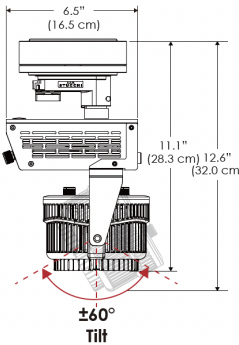

PS US EU

PSX US EU 277

Mounting Bracket Dimensions ALL-CLP

*All -CLP configuration models come with standard DC cables of 6' and AC cables of 10'.

W500B-MPT

PSX US

PSX EU

MECHANICAL FIGURES

Distance		3' (~0.9 m)	5' (~1.5 m)	10' (~3.0 m)
@4000K	fc	733	373	73
	lux	7886	4012	776
@6500K	fc	734	373	73
	lux	7899	4012	776
Beam Diameter		Ø 2.6' (0.8m)	Ø 4.3' (1.3m)	Ø 8.7' (2.6m)

Beam Angle : 55°

TB

Distance		3' (~0.9 m)	5' (~1.5 m)	10' (~3.0 m)
@10000K	fc	443	159	42
	lux	4758	1711	450
@20000K	fc	105	41	20
	lux	1128	441	209
Beam Diameter		Ø 2.6' (0.8m)	Ø 4.3' (1.3m)	Ø 8.7' (2.6m)

Beam Angle : 55°

DMX FOOTPRINT