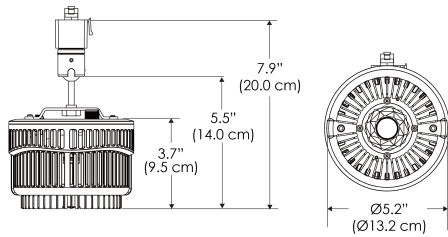

W500B-
TG

Legacy Product