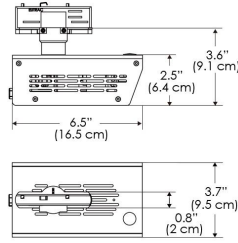

MECHANICAL FIGURES

W500B-
TEX

Legacy Product

PS **US** **EU**

PSX **US** **EU**

W500B-
TG

Legacy Product

PHOTOMETRIC DATA

AMZ

Distance		3' (~0.9 m)	5' (~1.5 m)	10' (~3.0 m)
@4000K	fc	733	373	73
	lux	7886	4012	776
@6500K	fc	734	373	73
	lux	7899	4012	776
Beam Diameter		Ø 2.6' (0.8m)	Ø 4.3' (1.3m)	Ø 8.7' (2.6m)

Beam Angle : 55°

TB

Distance		3' (~0.9 m)	5' (~1.5 m)	10' (~3.0 m)
@10000K	fc	443	159	42
	lux	4758	1711	450
@20000K	fc	105	41	20
	lux	1128	441	209
Beam Diameter		Ø 2.6' (0.8m)	Ø 4.3' (1.3m)	Ø 8.7' (2.6m)

Beam Angle : 55°