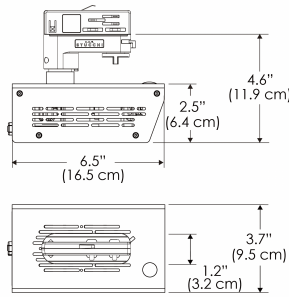

MECHANICAL FIGURES

PS US

Mounting Bracket Dimensions ALL-CLP

*All -CLP configuration models come with standard DC cables of 6' and AC cables of 10'.