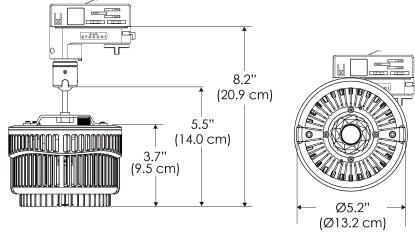

MECHANICAL FIGURES

W500B-TOX/TON