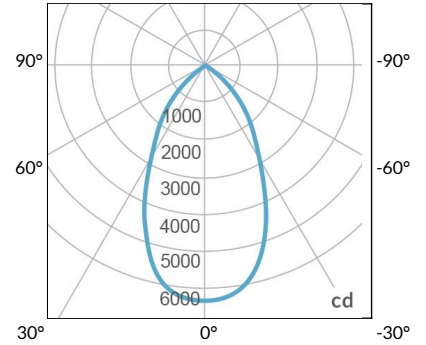

Distance		3' (~0.9 m)	5' (~1.5 m)	10' (~3.0 m)
@4000K	fc	733	373	73
	lux	7886	4012	776
@6500K	fc	734	373	73
	lux	7899	4012	776
Beam Diameter		Ø 2.6' (0.8m)	Ø 4.3' (1.3m)	Ø 8.7' (2.6m)

Beam Angle : 55°

TB

Distance		3' (~0.9 m)	5' (~1.5 m)	10' (~3.0 m)
@10000K	fc	443	159	42
	lux	4758	1711	450
@20000K	fc	105	41	20
	lux	1128	441	209
Beam Diameter		Ø 2.6' (0.8m)	Ø 4.3' (1.3m)	Ø 8.7' (2.6m)

Beam Angle : 55°

DMX FOOTPRINT