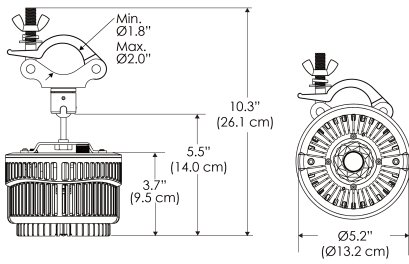

Beam Angle	55°
Spectrum Type	AMZ : Plant Flourish & Growth
	TB : Coral Health & Growth
Control	Intensity (0% - 100%), CCT
LED Source	DiCon Dense Matrix LED
AC Power Draw	175W max
AC Input Voltage	100 - 240V AC, 60Hz
	100 - 277V AC (only CLP)
Cooling	Fan Cooled
Operating Temperature	32 - 104°F (0 - 40°C)
Fixture Weight	1.7lb (0.8kg)
Power Supply Weight	1.6lb (0.7kg)

PS US EU

PSX US EU 277

Mounting Bracket Dimensions ALL-CLP

*All -CLP configuration models come with standard DC cables of 6' and AC cables of 10'.

W500B-MPT

PSX US

PSX EU

MECHANICAL FIGURES

Distance		3' (~0.9 m)	5' (~1.5 m)	10' (~3.0 m)
@4000K	fc	733	373	73
	lux	7886	4012	776
@6500K	fc	734	373	73
	lux	7899	4012	776
Beam Diameter		Ø 2.6' (0.8m)	Ø 4.3' (1.3m)	Ø 8.7' (2.6m)

Beam Angle : 55°

TB

Distance		3' (~0.9 m)	5' (~1.5 m)	10' (~3.0 m)
@10000K	fc	443	159	42
	lux	4758	1711	450
@20000K	fc	105	41	20
	lux	1128	441	209
Beam Diameter		Ø 2.6' (0.8m)	Ø 4.3' (1.3m)	Ø 8.7' (2.6m)

Beam Angle : 55°

DMX FOOTPRINT